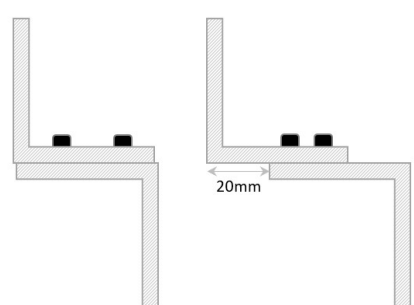

ZL BRACKETS FOR STANDARD EXTERNAL MAGNET (1200LB)

MAGNETIC LOCK

External range of maglocks and brackets from a market leader in access control.

BKEX1200ZL

SPECIFICATION	FEATURES	OTHER PRODUCTS
---------------	----------	----------------

BKEX1200ZL
 • Adjustable Z brackets (Maximum 20mm)
 • Suitable for RGL Slimline External Maglocks - inc: EXML1200-GATE & EXML1200-GATE-M

BKEX1200ZL
 • ZL bracket for use on inward opening gates
 • Anodised aluminium finish
 • Z Bracket can provide an extra 20mm of reach for non standard door settings

KP50

WP66-G-CB-PTO

DIMENSIONS	CONTENTS	OTHER PRODUCTS
------------	----------	----------------

BKEX1200ZL
 • Z: 185 (mm) • L: 223 (mm)
 • 1.18kg (Boxed)
 • 1.03kg (Unboxed)

BKEX1200ZL
 • 2 x Brackets to make up Z
 • 1 x L Bracket
 • 1 x Fixing kit