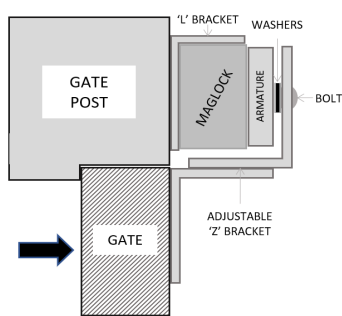

ZL BRACKETS FOR STANDARD EXTERNAL MAGNET (1200LB)

MAGNETIC LOCK

External range of maglocks and brackets from a market leader in access control.

BKEX1200ZL

SPECIFICATION	FEATURES	OTHER PRODUCTS
---------------	----------	----------------

BKEX1200ZL
 • Adjustable Z brackets (Maximum 20mm)
 • Suitable for RGL Slimline External Maglocks - inc: EXML1200-GATE & EXML1200-GATE-M

BKEX1200ZL
 • ZL bracket for use on inward opening gates
 • Anodised aluminium finish
 • Z Bracket can provide an extra 20mm of reach for non standard door settings

KP50

WP66-G-CB-PTO

DIMENSIONS	CONTENTS	OTHER PRODUCTS
------------	----------	----------------

BKEX1200ZL
 • Z: 185 (mm) • L: 223 (mm)
 • 1.18kg (Boxed)
 • 1.03kg (Unboxed)

BKEX1200ZL
 • 2 x Brackets to make up Z
 • 1 x L Bracket
 • 1 x Fixing kit