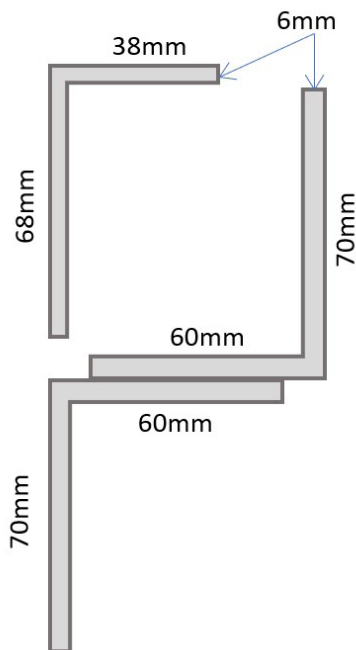

ZL BRACKETS FOR STANDARD EXTERNAL MAGNET (1200LB)

MAGNETIC LOCK

External range of maglocks and brackets from a market leader in access control.

BKEX1200ZL

SPECIFICATION	FEATURES	OTHER PRODUCTS
---------------	----------	----------------

BKEX1200ZL
 • Adjustable Z brackets (Maximum 20mm)
 • Suitable for RGL Slimline External Maglocks - inc: EXML1200-GATE & EXML1200-GATE-M

BKEX1200ZL
 • ZL bracket for use on inward opening gates
 • Anodised aluminium finish
 • Z Bracket can provide an extra 20mm of reach for non standard door settings

KP50

WP66-G-CB-PTO

DIMENSIONS	CONTENTS	OTHER PRODUCTS
------------	----------	----------------

BKEX1200ZL
 • Z: 185 (mm) • L: 223 (mm)
 • 1.18kg (Boxed)
 • 1.03kg (Unboxed)

BKEX1200ZL
 • 2 x Brackets to make up Z
 • 1 x L Bracket
 • 1 x Fixing kit