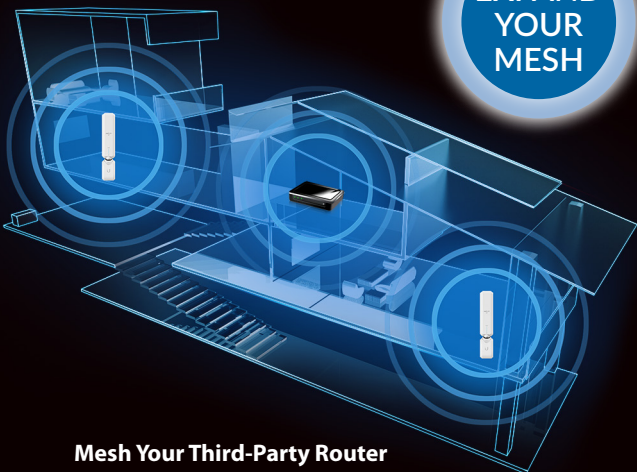

MESHPOINT

Model: AFi-P-HD

The AmpliFi HD (High Density) MeshPoint features an adjustable super antenna. It can be used to expand the coverage of an AmpliFi Mesh System or turn an existing router or Wi-Fi cablebox into a powerful mesh network.

Wi-Fi System Usage Examples

CREATE
YOUR
MESH

Central Router with MeshPoints

Create a full mesh network to cover a large home with the AmpliFi HD Wi-Fi System.

Multi-Router Mesh Network

Create a full mesh network to cover a large home with the Mesh Router Wi-Fi System.

Mesh Multi-Hop

Create a full mesh network to cover a large home with the AmpliFi HD Wi-Fi System.

EXPAND
YOUR
MESH

Mesh Your Third-Party Router

Turn your existing router into a powerful mesh network by adding the Afi-P-HD MeshPoints.