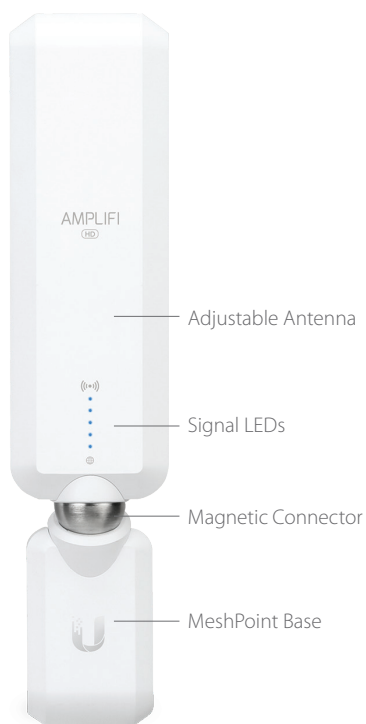

Overview

AmpliFi Routers and MeshPoints are designed to work in combination to eliminate any dead spots in your home. They utilize mesh technology to provide powerful wireless performance in an innovative and simple design. The Router features an intuitive touchscreen display and the MeshPoints display wireless signal performance.

Router

MeshPoint

Adjust the Antenna for optimal signal reception

MESH WI-FI SYSTEM

Model: AFi-HD

The AmpliFi HD (High Density) Mesh Wi-Fi System includes an AmpliFi Mesh Router and two wireless MeshPoints. It combines deployment flexibility and maximum Wi-Fi coverage for your home.

MESH ROUTER WI-FI SYSTEM

Model: AFi-Rx3

The AmpliFi HD (High Density) Mesh Router Wi-Fi system includes three Mesh Routers for Wi-Fi coverage throughout your home. Providing 15 total Ethernet ports for wired connections, the Mesh Router Wi-Fi System is ideal for multi-cablebox homes.

MESHPOINT

Model: AFi-P-HD

The AmpliFi HD (High Density) MeshPoint features an adjustable super antenna. It can be used to expand the coverage of an AmpliFi Mesh System or turn an existing router or Wi-Fi cablebox into a powerful mesh network.