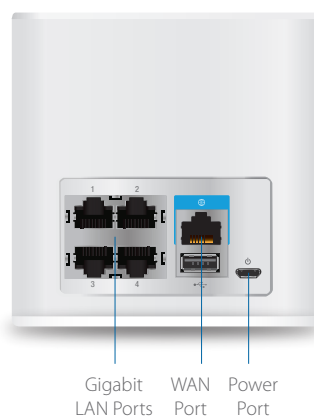

Router

MeshPoint

Adjust the Antenna for optimal signal reception

MESH WI-FI SYSTEM

Model: AFi-HD

The AmpliFi HD (High Density) Mesh Wi-Fi System includes an AmpliFi Mesh Router and two wireless MeshPoints. It combines deployment flexibility and maximum Wi-Fi coverage for your home.