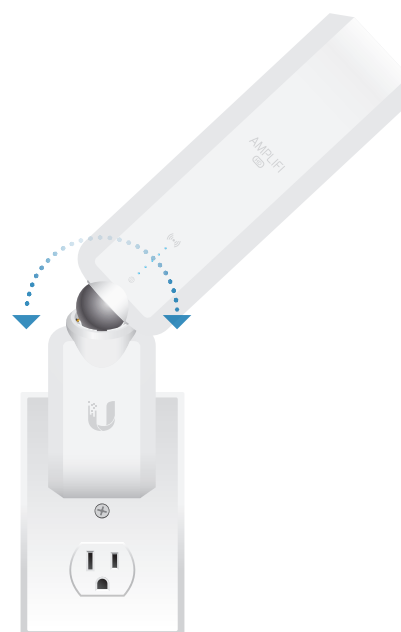

Router

MeshPoint

Adjust the Antenna for optimal signal reception

MESH WI-FI SYSTEM

Model: AFi-HD

The AmpliFi HD (High Density) Mesh Wi-Fi System includes an AmpliFi Mesh Router and two wireless MeshPoints. It combines deployment flexibility and maximum Wi-Fi coverage for your home.