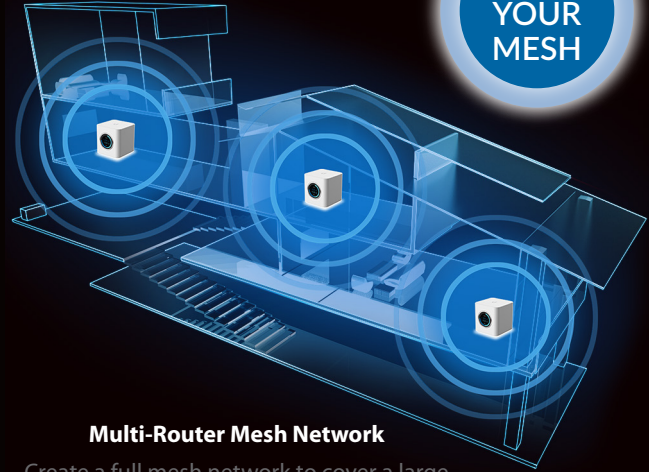

Not Just a Wi-Fi Router, It's a Wi-Fi System

AmpliFi is more than a common home router: it's the ultimate Wi-Fi system. With turbocharged 802.11AC Wi-Fi, AmpliFi utilizes multiple self-configuring radios and advanced antenna technology to bring ubiquitous Wi-Fi coverage to any home.

Wi-Fi System Usage Examples

CREATE
YOUR
MESH

Central Router with MeshPoints

Create a full mesh network to cover a large home with the AmpliFi HD Wi-Fi System.

Multi-Router Mesh Network

Create a full mesh network to cover a large home with the Mesh Router Wi-Fi System.