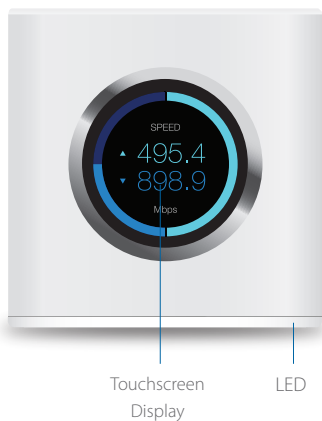

AMPLIFI™

Overview

AmpliFi Routers and MeshPoints are designed to work in combination to eliminate any dead spots in your home. They utilize mesh technology to provide powerful wireless performance in an innovative and simple design. The Router features an intuitive touchscreen display and the MeshPoints display wireless signal performance.

Router

MeshPoint