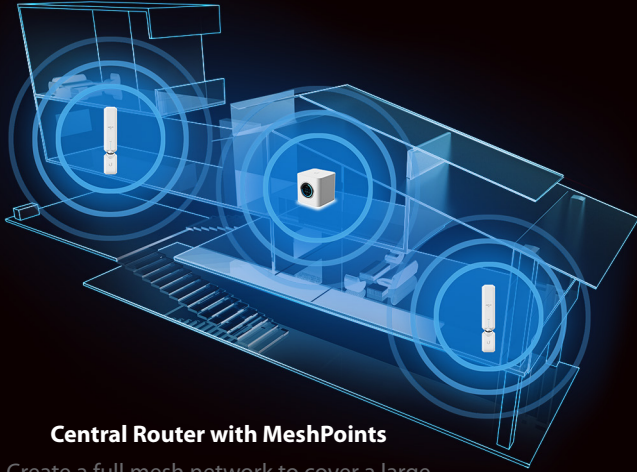

MESHPOINT

Model: AFi-P-HD

The AmpliFi HD (High Density) MeshPoint features an adjustable super antenna. It can be used to expand the coverage of an AmpliFi Mesh System or turn an existing router or Wi-Fi cablebox into a powerful mesh network.

Not Just a Wi-Fi Router, It's a Wi-Fi System

AmpliFi is more than a common home router: it's the ultimate Wi-Fi system. With turbocharged 802.11AC Wi-Fi, AmpliFi utilizes multiple self-configuring radios and advanced antenna technology to bring ubiquitous Wi-Fi coverage to any home.

Wi-Fi System Usage Examples

CREATE
YOUR
MESH

Central Router with MeshPoints

Create a full mesh network to cover a large home with the AmpliFi HD Wi-Fi System.

Multi-Router Mesh Network

Create a full mesh network to cover a large home with the Mesh Router Wi-Fi System.