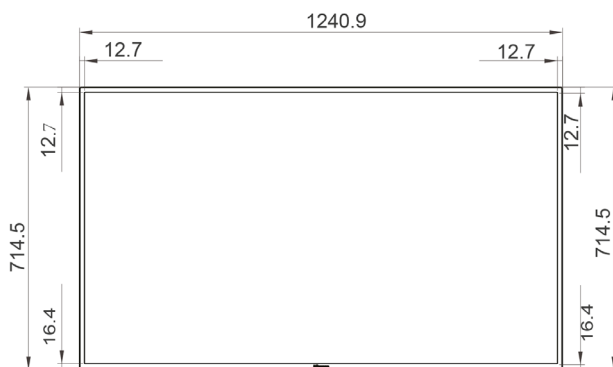

DIMENSIONS IN MM

55" | 1241 x 714.5 x 66 mm
20.5 kg

More information can be found at www.hisense-b2b.com