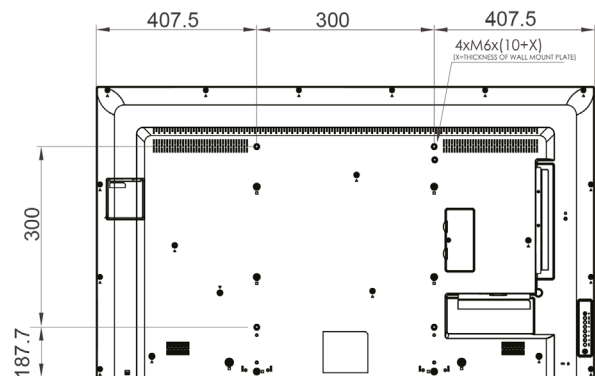

Automatic time zone

When connected to the Internet each display will automatically synchronise to its local timezone. Making sure scheduled media broadcast is always in sync.

SPECIFICATIONS

55BM66AE - 55" Digital Signage Display		
Panel	Backlight	ELED
	Size	55"
	Resolution	3840 x 2160
	Refresh rate	60HZ
	Brightness	500 nits (typ)
	Contrast(typ)	1100:1 (typ)
	Orientation	Landscape & Portrait
	MTBF	50000Hrs(min)
	Operation Hours	7Day*24Hour
Operating System	OS	Android 7.0
Connectivity	WIFI	Yes
	LAN	RJ45 x 1
	Input	HDMI*1/DVI*1/VGA*1 DP*1/USB*1/RS232*1
	Output	DVI*1/RS232*1
Speaker	Built in speaker	8W x2
Control Method	Remote	Yes
	RS232	Yes
Environment	Operation Temperature	0 - 40°
	Operation Humidity	10% - 80%
Power	Input	AC 100V-240V@50/60HZ
	Power Consumption	120W(Max)
	Standby Consumption	<0.5W
Physical	Bezel Color	Black
	Set Dimension(WxHxD)	1241mm*714.5mm*66mm
	Bezel width (T/L/R/B)	11.7mm(T), 14.8mm(B), 12.2mm(L/R)
	Net Weight	20.5kg
	Packing Dimension (WxHxD)	1374*143*847mm
	Packed Weight	23kg
VESA	300mm*300mm	
Certification	Standard Certification	CB,CE,ERP

DIMENSIONS IN MM

55" | 1241 x 714.5 x 66 mm
20.5 kg

More information can be found at www.hisense-b2b.com