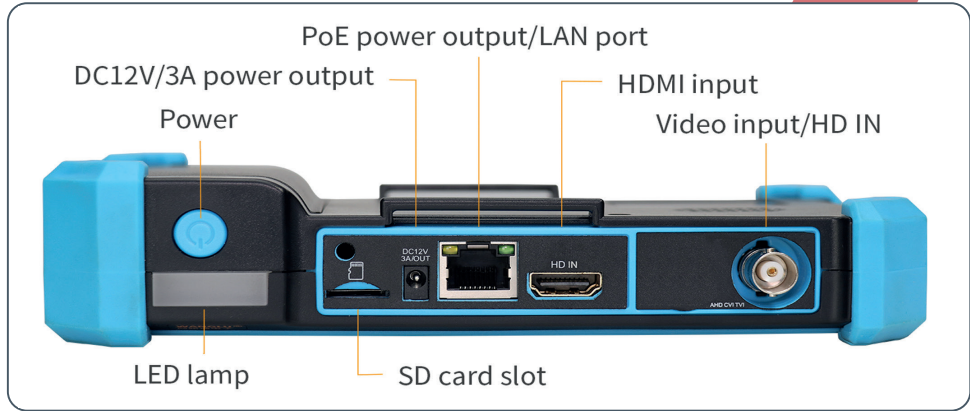

CC512 All In One CCTV Meter 4K/H265/IP with Digital Cable Tracer

- 8MP CVI/TVI/AHD PoE, IP Analog camera test
- H.265/H.264, 4K video display via mainstream
- 5-inch IPS touch screen, 1920 x 1080 resolutions
- Dahua, HIKVision and Axis ONVIF camera test
- Rapid ONVIF, Create the test report and modify IP address, etc
- DC12V 3A, 48V (25.5 W) PoE power output
- VGA input, support 1920 x 1200P 60FPS*
- HDMI Input, supports 4K 30FPS*
- Auto HD, recognizes HD coax camera type and resolution
- RJ45 TDR cable test for continuity and quality
- UTP cable test, detects near-end, mid-end & far-end faults
- Built in Wi-Fi, displays images from wireless cameras, and creates Wi-Fi hotspot
- Innovative coaxial HD focus and video signal quality test
- 10/100/1000Mbps Ethernet, network state and traffic display
- TesterPlay: Android version mobile phone and PC display at the same time

- CCTV system installation
- Network cabling projects
- 4K H.265 IP camera testing
- Video transmission channel testing
- PTZ controller

Kit Contents

- 1x CCTV tester unit with built-in Li-ion battery (7.4V DC 3350mAh)
- 1x Digital network cable tracer
- 1x 12V=1A Plug-in charger/PSU
- 1x Hard protective carry case
- 1x 3.5mm Jack to crocodile clips test lead

- 1x RS485 to crocodile clips test lead
- 1x Jack power test lead
- 1x BNC test lead
- 1x Wrist strap
- 1x Safety cord
- 1x User guide

CC512 All In One CCTV Meter 4K/H265/IP with Digital Cable Tracer

1. LED light
2. Power Indicator
3. UTP cable sequence/signal strength indicator
4. Earphonejack
5. UTP cable test port
6. LED light switch
7. 100M /1000M indicator
8. Shielded layer continuity indicator
9. Switch / Sensitivity knob
10. MUTE button
11. UTP cable type indicator
12. Cable tracer mode indicator
13. PD Powered test port (test POE switch, etc.)