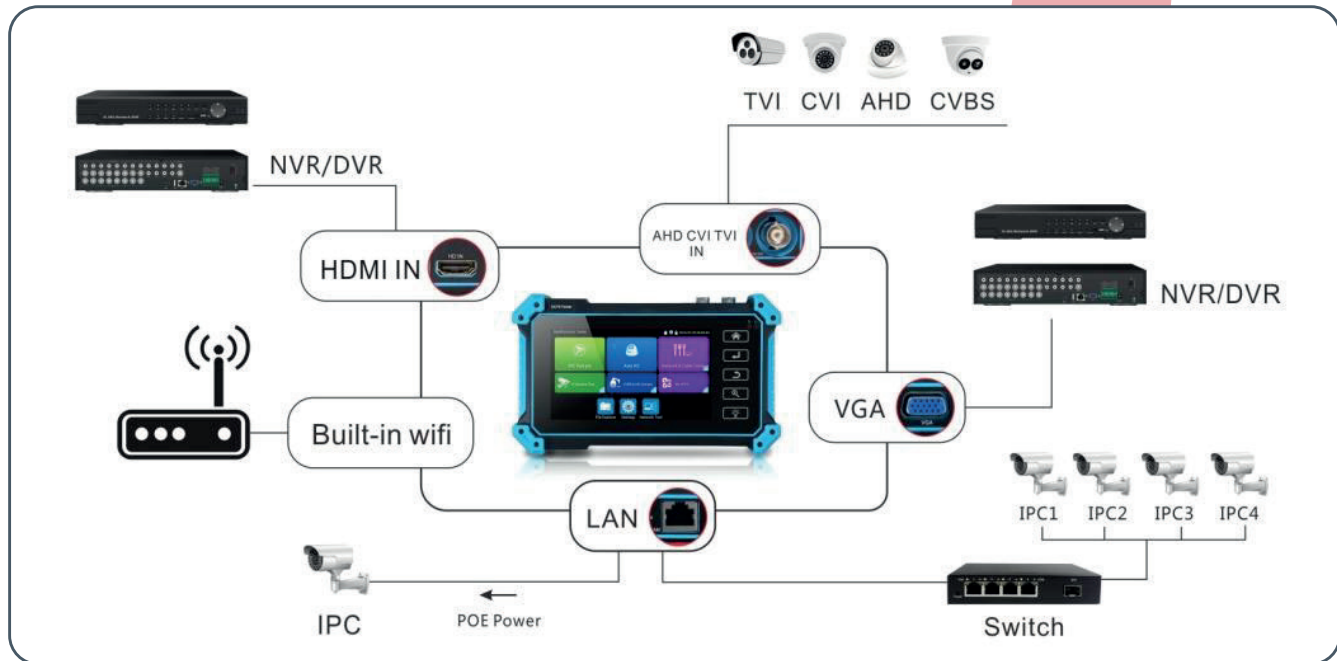

CC512 All In One CCTV Meter 4K/H265/IP with Digital Cable Tracer

- 8MP CVI/TVI/AHD PoE, IP Analog camera test
- H.265/H.264, 4K video display via mainstream
- 5-inch IPS touch screen, 1920 x 1080 resolutions
- Dahua, HIKVision and Axis ONVIF camera test
- Rapid ONVIF, Create the test report and modify IP address, etc
- DC12V 3A, 48V (25.5 W) PoE power output
- VGA input, support 1920 x 1200P 60FPS*
- HDMI Input, supports 4K 30FPS*
- Auto HD, recognizes HD coax camera type and resolution
- RJ45 TDR cable test for continuity and quality
- UTP cable test, detects near-end, mid-end & far-end faults
- Built in Wi-Fi, displays images from wireless cameras, and creates Wi-Fi hotspot
- Innovative coaxial HD focus and video signal quality test
- 10/100/1000Mbps Ethernet, network state and traffic display
- TesterPlay: Android version mobile phone and PC display at the same time

Applications

Designed for testing installations of IP, analogue and HD coaxial cameras as well as other security equipment. The tester supports several ONVIF PTZ and analogue PTZ controls.

No need carry a variety of testers, this compact all-in-one unit is designed to make your life simpler.

- 1x RS485 to crocodile clips test lead
- 1x Jack power test lead
- 1x BNC test lead
- 1x Wrist strap
- 1x Safety cord
- 1x User guide

CC512 All In One CCTV Meter 4K/H265/IP with Digital Cable Tracer

1. LED light
2. Power Indicator
3. UTP cable sequence/signal strength indicator
4. Earphonejack
5. UTP cable test port
6. LED light switch
7. 100M /1000M indicator
8. Shielded layer continuity indicator
9. Switch / Sensitivity knob
10. MUTE button
11. UTP cable type indicator
12. Cable tracer mode indicator
13. PD Powered test port (test POE switch, etc.)