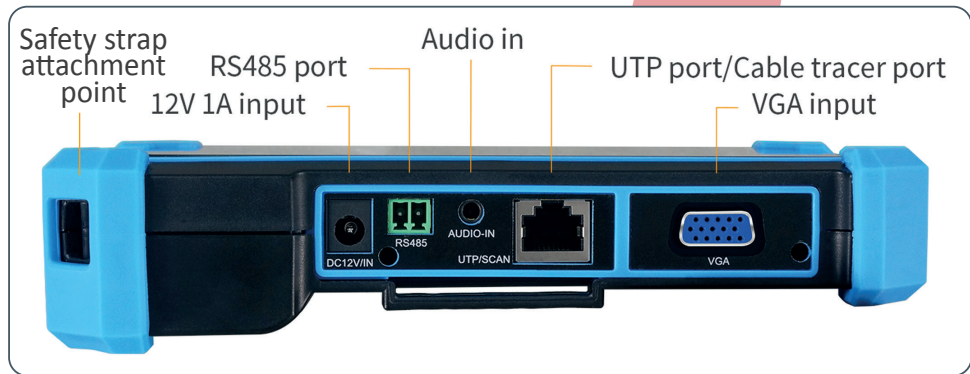

CC512 All In One CCTV Meter 4K/H265/IP with Digital Cable Tracer

- 8MP CVI/TVI/AHD PoE, IP Analog camera test
- H.265/H.264, 4K video display via mainstream
- 5-inch IPS touch screen, 1920 x 1080 resolutions
- Dahua, HIKVision and Axis ONVIF camera test
- Rapid ONVIF, Create the test report and modify IP address, etc
- DC12V 3A, 48V (25.5 W) PoE power output
- VGA input, support 1920 x 1200P 60FPS*
- HDMI Input, supports 4K 30FPS*
- Auto HD, recognizes HD coax camera type and resolution
- RJ45 TDR cable test for continuity and quality
- UTP cable test, detects near-end, mid-end & far-end faults
- Built in Wi-Fi, displays images from wireless cameras, and creates Wi-Fi hotspot
- Innovative coaxial HD focus and video signal quality test
- 10/100/1000Mbps Ethernet, network state and traffic display
- TesterPlay: Android version mobile phone and PC display at the same time

- CCTV system installation
- Network cabling projects
- 4K H.265 IP camera testing
- Video transmission channel testing
- PTZ controller

Kit Contents

- 1x CCTV tester unit with built-in Li-ion battery (7.4V DC 3350mAh)
- 1x Digital network cable tracer
- 1x 12V=1A Plug-in charger/PSU
- 1x Hard protective carry case
- 1x 3.5mm Jack to crocodile clips test lead

- 1x RS485 to crocodile clips test lead
- 1x Jack power test lead
- 1x BNC test lead
- 1x Wrist strap
- 1x Safety cord
- 1x User guide

CC512 All In One CCTV Meter 4K/H265/IP with Digital Cable Tracer

1. LED light
2. Power Indicator
3. UTP cable sequence/signal strength indicator
4. Earphonejack
5. UTP cable test port
6. LED light switch
7. 100M /1000M indicator
8. Shielded layer continuity indicator
9. Switch / Sensitivity knob
10. MUTE button
11. UTP cable type indicator
12. Cable tracer mode indicator
13. PD Powered test port (test POE switch, etc.)