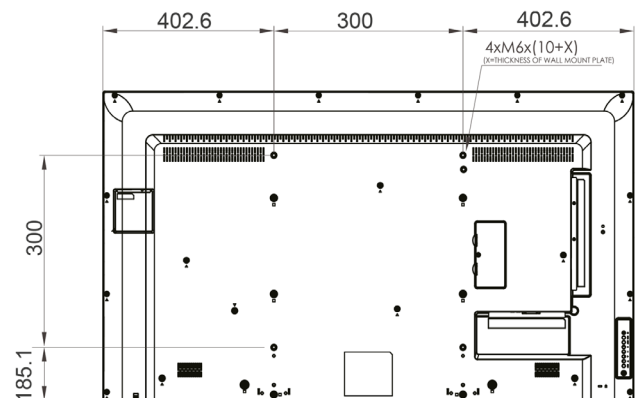

Automatic time zone

When connected to the Internet each display will automatically synchronise to its local timezone. Making sure scheduled media broadcast is always in sync.

SPECIFICATIONS

49BM66AE - 49" Digital Signage Display		
Panel	Backlight	ELED
	Size	49"
	Resolution	3840 x 2160
	Refresh rate	60HZ
	Brightness	500 nits (typ)
	Contrast(typ)	1100:1 (typ)
	Orientation	Landscape & Portrait
	MTBF	50000Hrs(min)
	Operation Hours	7Day*24Hour
Operating System	OS	Android 7.0
Connectivity	WIFI	Yes
	LAN	RJ45 x 1
	Input	HDMI*1/DVI*1/VGA*1 DP*1/USB*1/RS232*1
	Output	DVI*1/RS232*1
Speaker	Built in speaker	8W x2
Control Method	Remote	Yes
	RS232	Yes
Environment	Operation Temperature	0 - 40°
	Operation Humidity	10% - 80%
Power	Input	AC 100V-240V@50/60HZ
	Power Consumption	100W(Max)
	Standby Consumption	<0.5W
Physical	Bezel Color	Black
	Set Dimension(WxHxD)	1105mm*639mm*64.3mm
	Bezel width (T/L/R/B)	11.9mm(T), 15.4mm(B), 12.4mm(L/R)
	Net Weight	17kg
	Packing Dimension (WxHxD)	1208*199*748mm
	Packed Weight	21kg
	VESA	300mm*300mm
Certification	Standard Certification	CB,CE,ERP

DIMENSIONS IN MM

49" | 1105 x 639 x 64.3 mm
17 kg

More information can be found at www.hisense-b2b.com