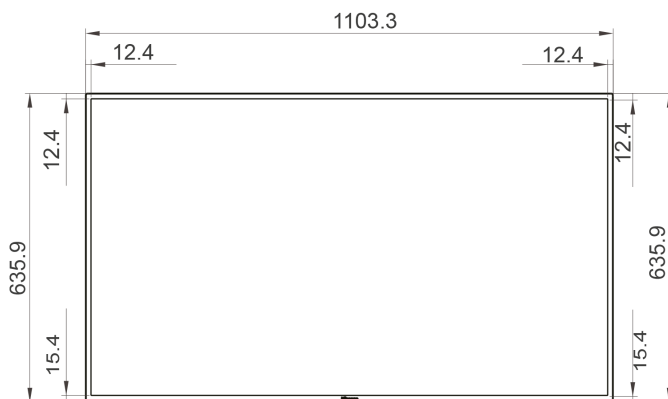

DIMENSIONS IN MM

49" | 1105 x 639 x 64.3 mm
17 kg

More information can be found at www.hisense-b2b.com