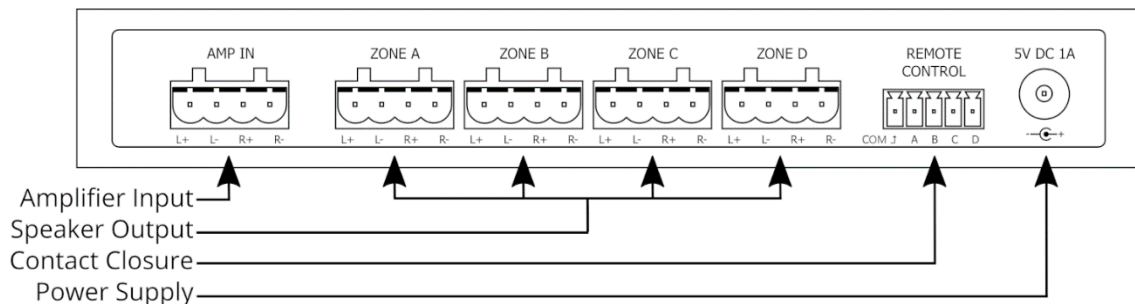

AUDIOflow

AUDIOFLOW 3S-4Z

4 WAY SMART SPEAKER SWITCH

Connect up to four pairs of speakers to your stereo amplifier. Control the switch with the manual touch buttons on the front of the unit, contact closure connections on the rear or via Wi-Fi with the Audioflow app for iOS / Android or the Amazon Alexa Voice Assistant. Made in the UK.

Description	4 Way Smart Speaker Switch
Model Number	3S-4Z
UPC / EAN-13	5060739700027
Product Dimensions, Weight	H38 x W216 x D100 mm, 300g
Boxed Dimensions, Weight	H90 x W355 x D127 mm, 721g
Includes	Power Supply, Connection Plugs, Cable Ties, Quick Start Guide
Outer Box	12pcs, H275 x W565 x D375 mm, 9.5kg
Power Input	5V DC 1A, 2.1 x 5.5mm Barrel Plug, Centre Positive
Power Supply	100-240V 50/60Hz, 1.8m Lead, UK/EU/USA/AUS Plugs
Switching Relays	Max 8A @ 250V AC
Amplifier Power	Max 300W @ 8Ω
Cable Connection	Max 2.5mm ² or 14AWG
Speaker System Design	Impedance Matching, (A+B Series) in Parallel with (C+D Series)
All Zones Off	Amplifier Protection 200Ω Dummy Load
Wi-Fi Support	2.4GHz 802.11b/g/n, WPA/WPA2 PSK
Supported OS (Provisioning)	Android 6.0+ (Google Play Store) / Apple iOS 13.0+ (App Store)