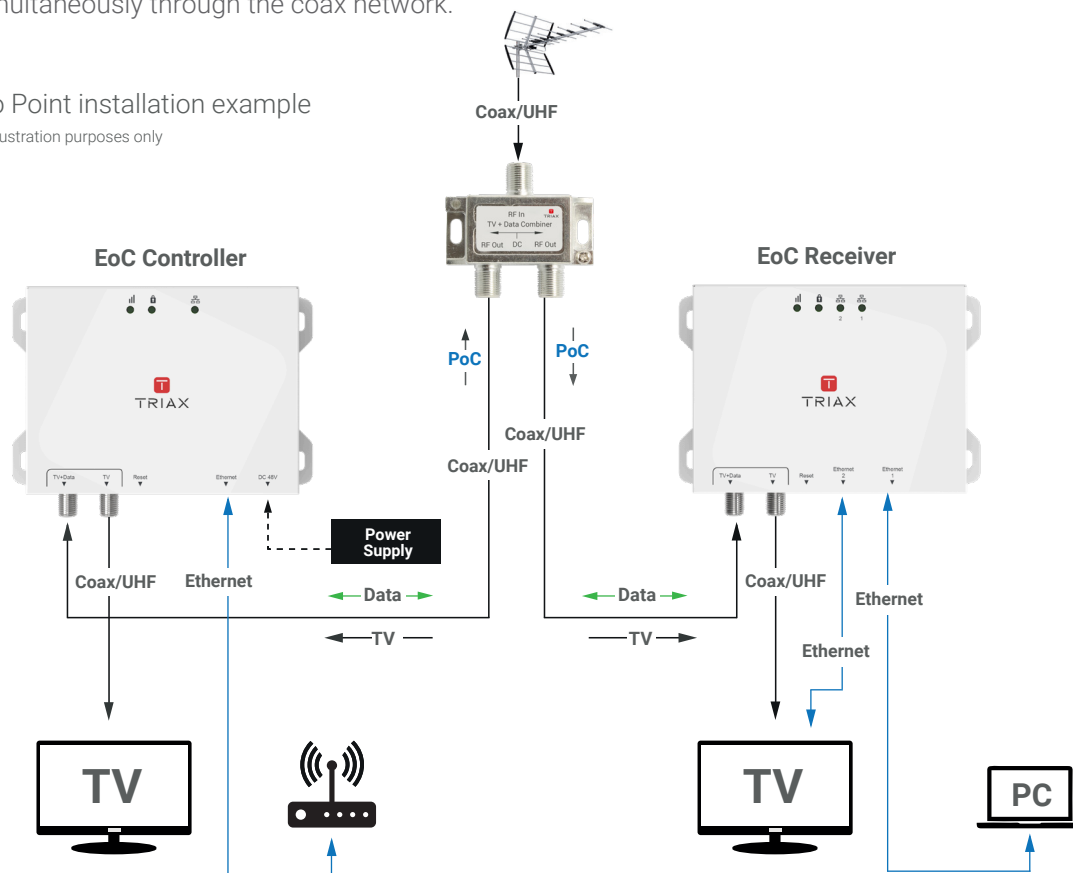

■ Passes Terrestrial TV signal

TEoC GigaKit allows both TV and data to be carried simultaneously through the coax network.

■ Connect a Wi-Fi Access Point

Increase coverage around the home and eliminate Wi-Fi dead spots.

■ Save time and improve margins

Unleash the power of existing coax cables, quick plug & play set-up and easier cable termination.

■ Easily Expandable

Create a basic network, then just add the required number of receivers for whole home coverage. Up to 8 TV Points can be supported from a single Controller for fast, reliable broadband connectivity in up to 8 locations.

Typical Point to Point installation example

Images shown are for illustration purposes only

Connect a Wi-Fi Access Point for In-Room Wi-Fi to any room via Coax

TEoC GigaKit point to point Ethernet over Coax kit comprises; 1 x Controller, 1 x PoC Receiver, 1 x TV + Data Combiner, 1 x 48V PSU for PoC (Power over Coax).

Additional TEOC Receivers required to expand Network.

TV + Data Combiner to be used with GigaKit to diplex TV Signal into the Network.

Simply add / attach a Wi-Fi Access Point to the TEOC Receiver for improved in-room Wi-Fi.