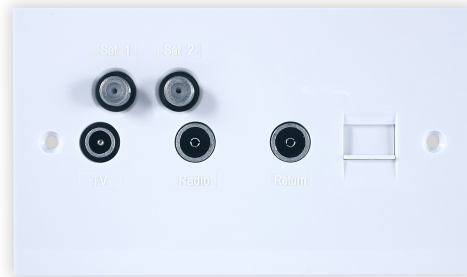

TRIAX

connecting the future

SAT II TV/Radio/Sat I/Sat II/Return + Telephone

Article number: 304114

Product description:

- SAT II (TV/Radio/Sat/Sat II/ Return + 1 telephone socket)
- Fully screened
- UK style front plate
- Die-cast housing
- DAB compatible

Specifications

ORDER INFORMATION	
EAN Number	5702663041141
CHARACTERISTICS	
Return Path	DC...2150 MHz
Type	UK 2-Gang style
FREQUENCY	
Frequency Range FM	87.5...230 MHz
Frequency Range SAT 2	DC...2150 MHz
Frequency Range SAT	950...2150 MHz
Frequency Range TV	47...68/254...790 MHz

LOSS	
Through Loss IN-FM	<3.0 dB
Through Loss IN-SAT	<3.5/3.0 dB
Through Loss IN-TV	<3.5 dB
RETURN LOSS	
Return Loss IN	1.0 dB
OPERATIONAL	
DC Passthrough SAT	Yes
CONNECTORS	
Connector FM	IEC-female
Connector IN-OUT	Spring Clamp Termination
Connector TV	IEC-male
MECHANICAL	
Product Depth	37 mm
Packaging Depth	0,520 m
Packaging Height	0,355 m
Total Weight	0,248 kg
Packaging Width	0,510 m
Net Weight	0,189 kg
Remarks	Cable entry: Push Terminal and Clamp x 3 DC feedthrough on SAT and Return
Tara Weight	0,059 kg
Packaging Volume	0,094 m3
Product Width	146 mm
Product Height	86 mm
Colour	White
Main material	Polycarbonate