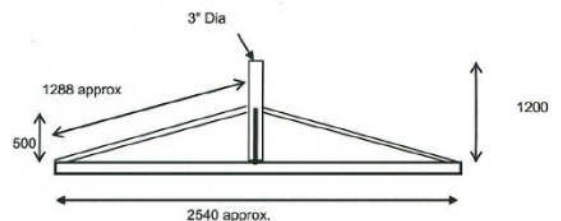

# Specialised Mounts

customise mounts to your specific requirements

- ✓ Specify Heights up to 5M
- ✓ Specify Diameter up to 5"
- ✓ Specify Dish Size up to 2M
- ✓ Specify Surface area Requirements

You provide the dish size we provide the calculations.

- ✓ Wind Loading Calculation
- ✓ Turning Moment Calculation
- ✓ We design, fabricate and manufacture the product\*

SAT/5A

Example of 12 tray footprint

12 trays total  
24 slabs 600 x 600 x 50

SAT/3TRAY(CONVERTOR)

Example of Specification

\* Manufactured within 2 —4 weeks depending on specification.