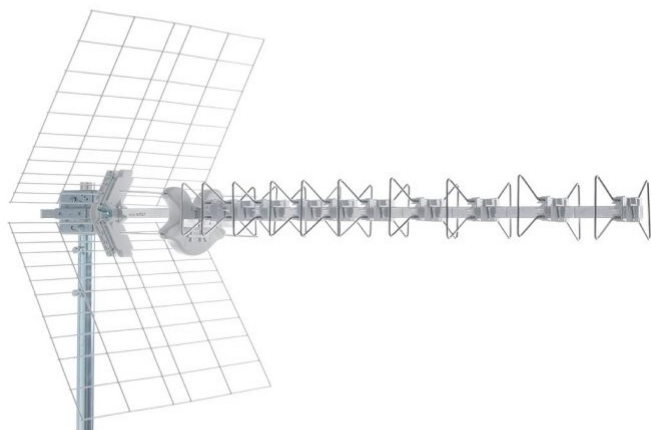

## BLU10HD 5G

10 elements **UHF band biconical** aerial complete with F connector and grid reflectors.

- **No tool needs for mounting** BLU series, thanks to premounted elements, quick coupling radiator and reflectors and mast bracket with zenith adjustment and **wingnut**.
- **5G and 4G LTE filter** inserted in the radiator dipole.
- High **gain**, optimum impedance adaptation and excellent directivity.

CODE		217915
Elements	no.	10
Band		UHF
Channel		E21-E48
Bandwidth	MHz	470-694
Gain	dBi	15,5
Front/Back ratio	dB	30
Return loss	dB	-16
Beamwidth (-3dB)	°	±24
Wind load at 120km/h (720N/m <sup>2</sup> )	kg (N)	7.2 (70.56)
Connector	Type	F
Impedance	Ω	75
Max mast (Ø)	mm	60
Dimensions (L x H)	cm	119 x 50
Quantity Masterbox	pcs	10
Unit weight	kg	2.22
Total weight	kg	24.6

PATTERN