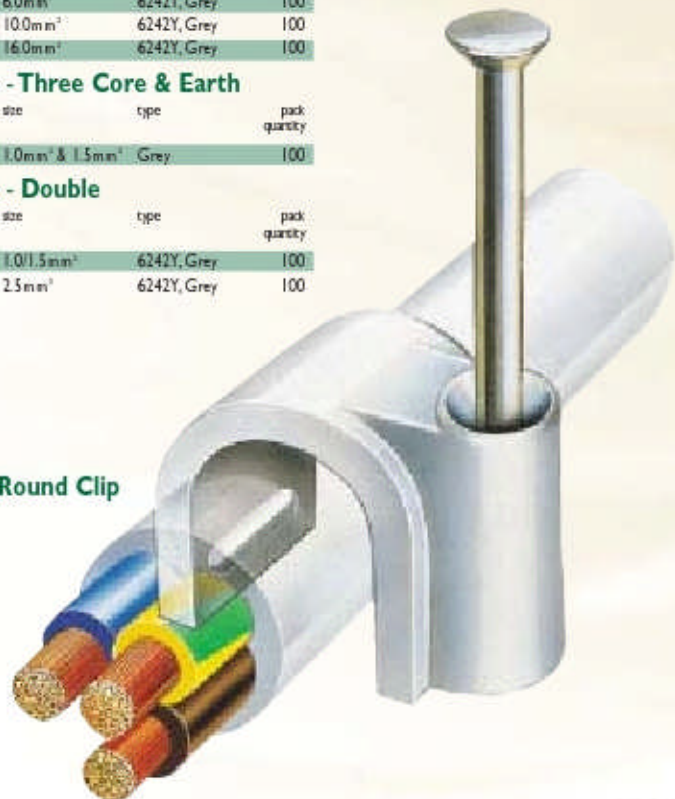

TOWER TOWER CABLE FIXINGS

Standard Cable Clips

Tower manufactures a comprehensive range of high quality plastic clips to accommodate a wide selection of cable diameters. The hardened steel pins are made from a high carbon steel, heat-treated, then electro zinc plated. Suitable eye protection must be worn during installation.

Flat Clips - Three Core & Earth

product code	size	type	pack quantity
70CG3CE	1.0mm ² & 1.5mm ²	Grey	100

Flat Clips - Double

product code	size	type	pack quantity
70CGDKF15	1.0/1.5mm ²	6242Y, Grey	100
70CGDKF25	2.5mm ²	6242Y, Grey	100

Flat Clip

Round Clips

product code	size	type	pack quantity
70CWRC275	2.75mm	White	100
70CBRC35	3.5mm	Black	100
70CWRC35	3.5mm	White	100
70CBRC4	4mm	Black	100
70CWRC4	4mm	White	100
70CBRC5	5mm	Black	100
70CWRC5	5mm	White	100
70CBRC6	6mm	Black	100
70CWRC6	6mm	White	100
70CBRC7	7mm	Black	100
70CWRC7	7mm	White	100
70CBRC8	8mm	Black	100
70CWRC8	8mm	White	100
70CBRC9	9mm	Black	100
70CWRC9	9mm	White	100
70CBRC10	10mm	Black	100
70CWRC10	10mm	White	100
70CBRC11	11mm	Black	100
70CWRC11	11mm	White	100
70CBRC12	12mm	Black	100
70CWRC12	12mm	White	100
70CBRC14	14mm	Black	50
70CWRC14	14mm	White	50
70CBRC16	16mm	Black	50
70CWRC16	16mm	White	50

Round Clip

Flat T.V. Cable and Satellite Clip

Round T.V. Cable and Satellite Clip

Flat Twin & Earth Plus Clip

TV Cable & Satellite Clips

product code	size	type	pack quantity
72CB05P	5 - 6mm	Coaxial Cable, Black	100
72CT05P	5 - 6mm	Coaxial Cable, Brown	100
72CW05P	5 - 6mm	Coaxial Cable, White	100
72CB06P	6 - 7mm	Coaxial Cable, Black	100
72CT06P	6 - 7mm	Coaxial Cable, Brown	100
72CW06P	6 - 7mm	Coaxial Cable, White	100
72CB07P	7 - 8mm	Coaxial Cable, Black	100
72CT07P	7 - 8mm	Coaxial Cable, Brown	100
72CW07P	7 - 8mm	Coaxial Cable, White	100
72CBKF40		Flat Clips, Black	100
72CBKF60		Flat Clips, Black	50