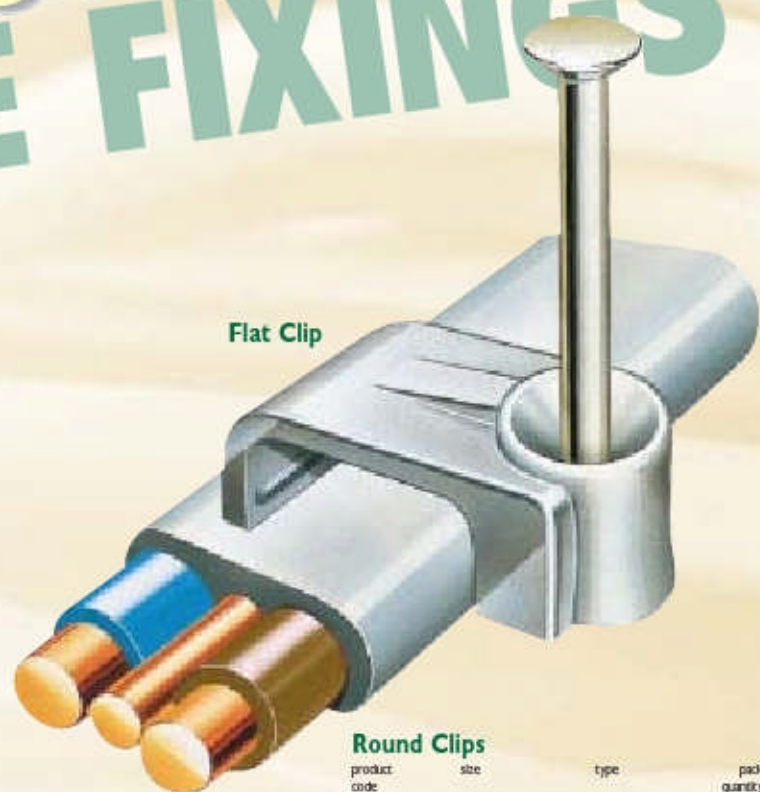

TOWER TOWER CABLE FIXINGS

Standard Cable Clips

Tower manufactures a comprehensive range of high quality plastic clips to accommodate a wide selection of cable diameters. The hardened steel pins are made from a high carbon steel, heat-treated, then electro zinc plated. Suitable eye protection must be worn during installation.

Flat Clips - Parallel Twin

product code	size	type	pack quantity
70CBPT		Bell Wire, Black	100
70CWPT		Bell Wire, White	100
70CWPM	0.50mm²	2B12X, White	100
70CWSM	0.75mm²	3192Y, White	100

Flat Clips - Twin & Earth

product code	size	type	pack quantity
70CGKF10	1.0mm²	6242Y, Grey	100
70CGKF15	1.5mm²	6242Y, Grey	100
70CGKF25	2.5mm²	6242Y, Grey	100
70CGKF40	4.0mm²	6242Y, Grey	100
70CGKF60	6.0mm²	6242Y, Grey	100
70CGKF100	10.0mm²	6242Y, Grey	100
70CGKF160	16.0mm²	6242Y, Grey	100

Flat Clips - Three Core & Earth

product code	size	type	pack quantity
70CG3CE	1.0mm² & 1.5mm²	Grey	100

Flat Clips - Double

product code	size	type	pack quantity
70CGDKF15	1.0/1.5mm²	6242Y, Grey	100
70CGDKF25	2.5mm²	6242Y, Grey	100

Flat Clip

Round Clips

product code	size	type	pack quantity
70CWRC275	2.75mm	White	100
70CBRC35	3.5mm	Black	100
70CWRC35	3.5mm	White	100
70CBRC4	4mm	Black	100
70CWRC4	4mm	White	100
70CBRC5	5mm	Black	100
70CWRC5	5mm	White	100
70CBRC6	6mm	Black	100
70CWRC6	6mm	White	100
70CBRC7	7mm	Black	100
70CWRC7	7mm	White	100
70CBRC8	8mm	Black	100
70CWRC8	8mm	White	100
70CBRC9	9mm	Black	100
70CWRC9	9mm	White	100
70CBRC10	10mm	Black	100
70CWRC10	10mm	White	100
70CBRC11	11mm	Black	100
70CWRC11	11mm	White	100
70CBRC12	12mm	Black	100
70CWRC12	12mm	White	100
70CBRC14	14mm	Black	50
70CWRC14	14mm	White	50
70CBRC16	16mm	Black	50
70CWRC16	16mm	White	50