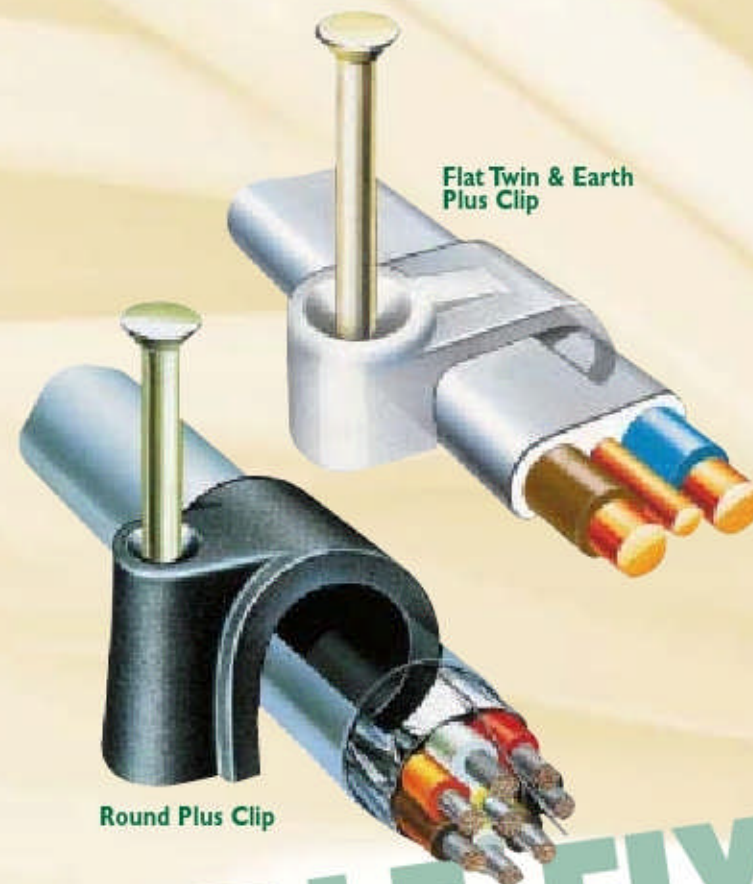

TOWER TOWER CABLE FIXINGS

Standard Cable Clips

Tower manufactures a comprehensive range of high quality plastic clips to accommodate a wide selection of cable diameters. The hardened steel pins are made from a high carbon steel, heat-treated, then electro zinc plated. Suitable eye protection must be worn during installation.

Flat Clip

Round Clips

product code	size	type	pack quantity
70CWRC275	2.75mm	White	100
70CBRC35	3.5mm	Black	100
70CWRC35	3.5mm	White	100
70CBRC4	4mm	Black	100
70CWRC4	4mm	White	100
70CBRC5	5mm	Black	100
70CWRC5	5mm	White	100
70CBRC6	6mm	Black	100
70CWRC6	6mm	White	100
70CBRC7	7mm	Black	100
70CWRC7	7mm	White	100
70CBRC8	8mm	Black	100
70CWRC8	8mm	White	100
70CBRC9	9mm	Black	100
70CWRC9	9mm	White	100
70CBRC10	10mm	Black	100
70CWRC10	10mm	White	100
70CBRC11	11mm	Black	100
70CWRC11	11mm	White	100
70CBRC12	12mm	Black	100
70CWRC12	12mm	White	100
70CBRC14	14mm	Black	50
70CWRC14	14mm	White	50
70CBRC16	16mm	Black	50
70CWRC16	16mm	White	50

Round Clip

Flat T.V. Cable and Satellite Clip

Round T.V. Cable and Satellite Clip

Flat Twin & Earth Plus Clip

TV Cable & Satellite Clips

product code	size	type	pack quantity
72CB05P	5 - 6mm	Coaxial Cable, Black	100
72CT05P	5 - 6mm	Coaxial Cable, Brown	100
72CW05P	5 - 6mm	Coaxial Cable, White	100
72CB06P	6 - 7mm	Coaxial Cable, Black	100
72CT06P	6 - 7mm	Coaxial Cable, Brown	100
72CW06P	6 - 7mm	Coaxial Cable, White	100
72CB07P	7 - 8mm	Coaxial Cable, Black	100
72CT07P	7 - 8mm	Coaxial Cable, Brown	100
72CW07P	7 - 8mm	Coaxial Cable, White	100
72CBKF40		Flat Clips, Black	100
72CBKF60		Flat Clips, Black	50

Plus Clips

Tower Plus Clips feature a return 'hook' that holds cables tightly. This 'clip with a grip' is ideal for use in computer and communication installations where cables may vary in size. Plus Clips are manufactured from a specially selected grade of UV stabilised polypropylene which combines strength and elasticity.