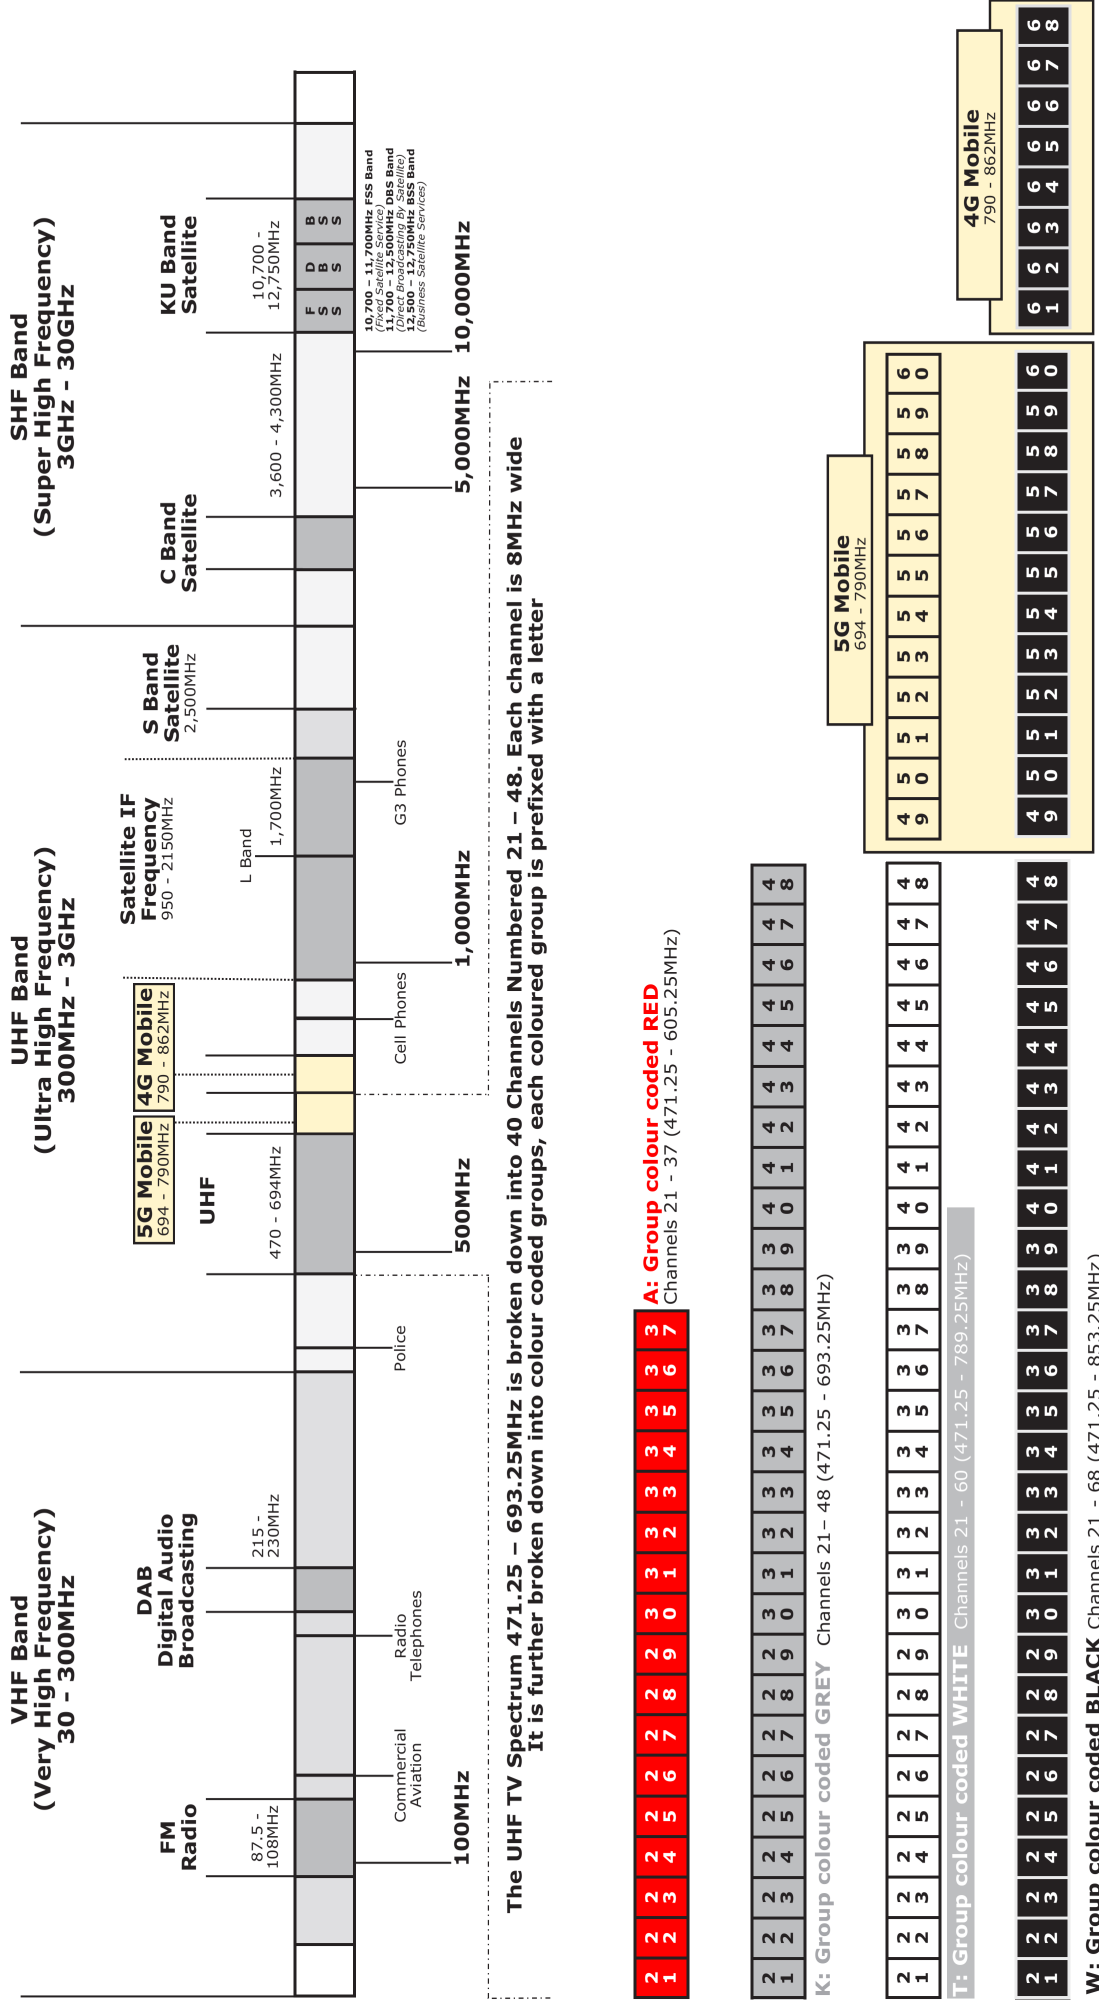

# FREQUENCY SPECTRUM

The UHF TV Spectrum 471.25 - 693.25MHz is broken down into 40 Channels Numbered 21 - 48. Each channel is 8MHz wide. It is further broken down into colour coded groups, each coloured group is prefixed with a letter

**IMPORTANT NOTE:** Although there are no longer any digital multiplexes above Channel 48, Alltrade are continuing to offer W/B and 'T' band aerials as some of the K band aerials 'cut off' part of Channel 48 which can cause problems in certain areas. If 5G is present in these areas then we recommend using a Channel 48 5G filter on a W/B or T banded aerial.