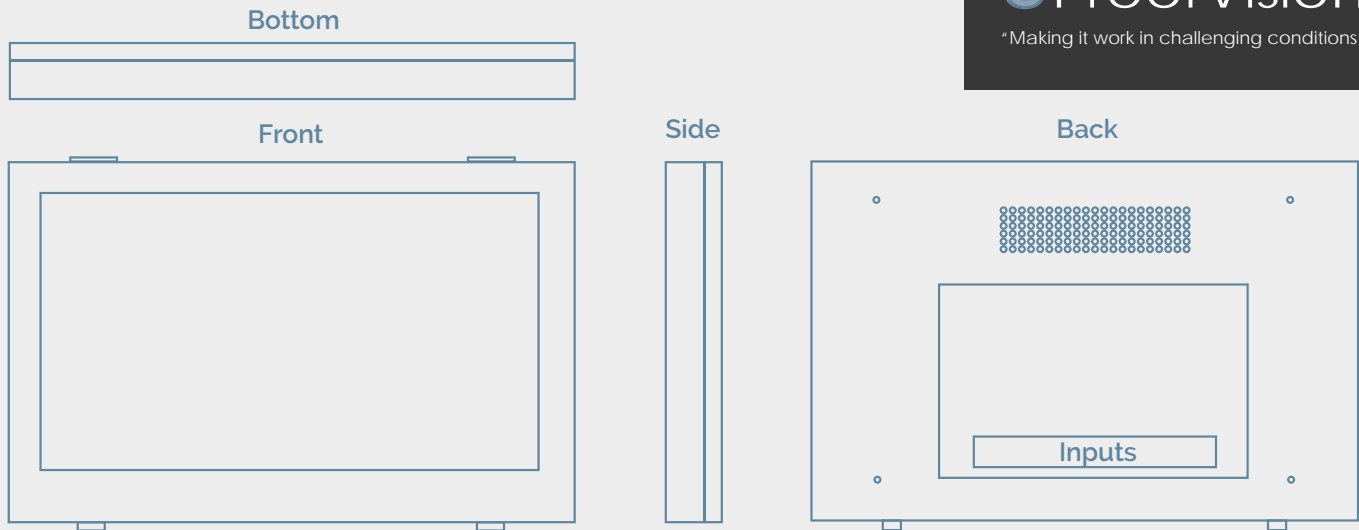

TECHNICAL SPECIFICATION

	42"	55"	65"
Max resolution	1920x1080	1920x1080	1920x1080
VESA standard	800x400mm	800x400mm	800x400mm
Contrast ratio	3000:1	3000:1	3000:1
Brightness	1500 cd/m ²	1500 cd/m ²	1500 cd/m ²
Max power consumption	≤230W	≤280W	≤475W
TV dimension	1046mm x 699mm x 160mm	1410mm x 919mm x 171mm	1623mm x 1043mm x 171mm
Weight	48kg	75kg	100kg
TV format	1080p		
Built-in tuner	DVB-T2/S2/C		
YPbPr	1PC		
HDMI	2PCS		
RS232	1PC		
VGA	1PC		
AV	1PC		
SCART	1PC		
PC audio	1PC		
Earphone	1PC		
Tuner	2PC		
Coaxial	1PC		
USB	1PC		
CI card	1PC		
Built-in speakers	2x15W		
Power input range	AC 110 – 240V		
TV systems	PAL		
Tempered glass	YES		
Viewing angle	170 degree /160 degree (H/V)		
Waterproof remote control	1PC		
Batteries	1PC		
User manual	1PC		
Power adaptor	1PC		
Orientation	Landscape or Portrait (not for content)		
Usage time per day	16 hours		
IP rating	IP65		
Cooling system	Fans		
Humidity	5-95%		
Operating temperature	-20 to 60°C		