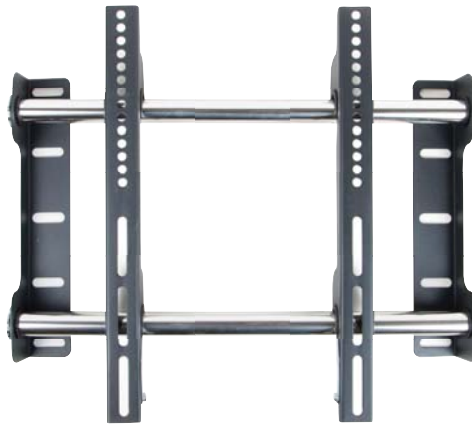

Fixed TV bracket

Also available...

PC Stick
Articulating wall mount
Deck planter pole
Desk Bracket
Ceiling mount

Power cable cover
Waterproof power connector
Waterproof HDMI cable
Motorised TV mount – Future automation