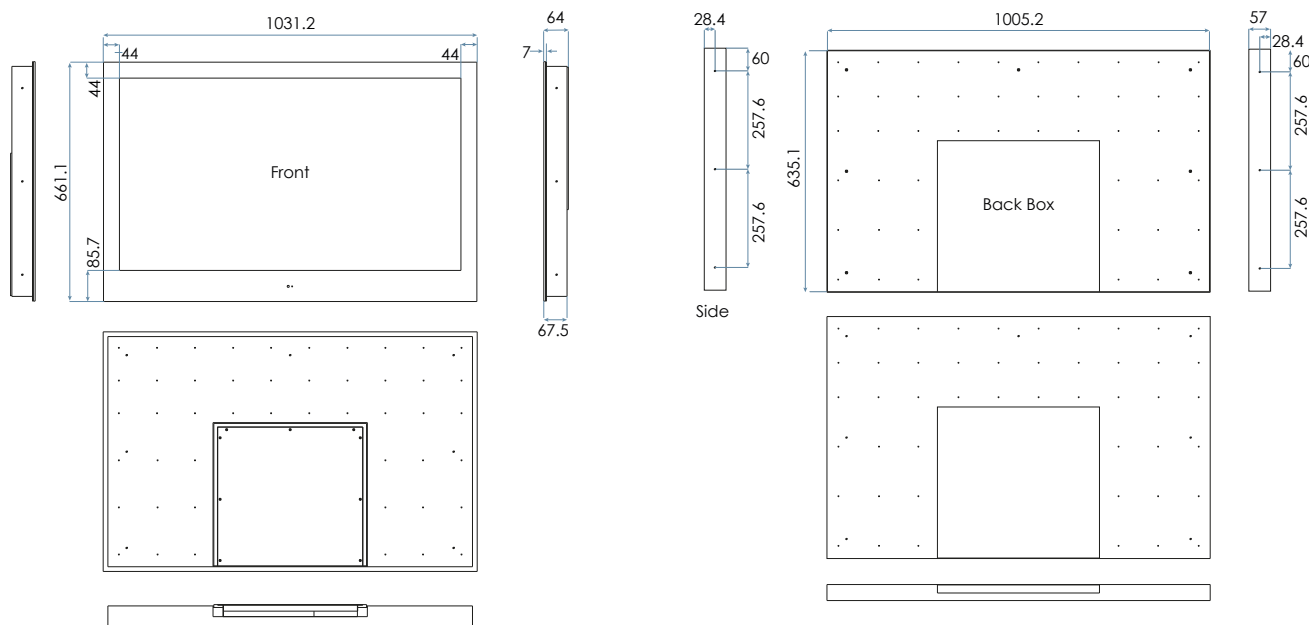

SPECIFICATION

LED Spec	
Panel size	43"
Aspect ratio	16:9
Resolution	1920 x 1080
Contrast ratio	3000:1
Brightness	350cd/m2
Viewing angle	H:178°, V:178°
Response time	8ms
Power	
Power supply	AC 100-240V DC 12V
Max power consumption (W)	<28w
Operation	
Built-in tuner	DVB-C/T2/S2
Channels	1000 Channels (Max)
Picture adjustment	Tint, Colour, Brightness, Contrast, Sharpness
OSD language	Eight languages
Built-in speaker	2 x 5W Vibration Speakers
Environmental	
Temperature	0°C to +50°C
Humidity	0% to 100%
Waterproof rating	IP65

Inputs/Outputs	
Cable/Antenna	YES x 2
HDMI	YES x 2
CI +	YES x 1
USB	YES x 1
Mini AV	YES x 1
Mini YPbPr	YES x 1
Coax out	YES x 1
Audio Out LR	YES x 1
3.5mm Audio out	YES x 1
RS232	YES x 1

Physical	
Front Fascia Dimensions	1031mm x 661mm x 5mm
Recess Dimensions	1006mm x 635mm x 57mm
Holding mechanism	Magnets

Package Contents	
TV	x1
Back mounting box	x1
UK kettle lead	x1
12V transformer	x1
Remote control	x1
User/install guide	x1

CAD DRAWINGS All dimensions are mm

FINISHES