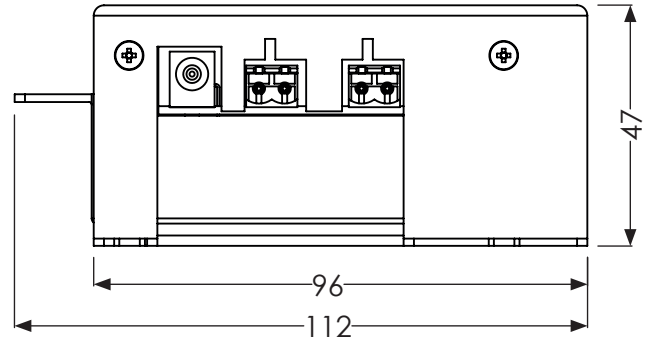

General		
Dimensions	46x114x85mm (HxWxD)	
Net Weight	0.5kg	

Systemline

SN1210 S7 NetConnect Hi-Res Zone Amplifier

FRONT

SIDE

TOP

REAR

*All measurements in mm