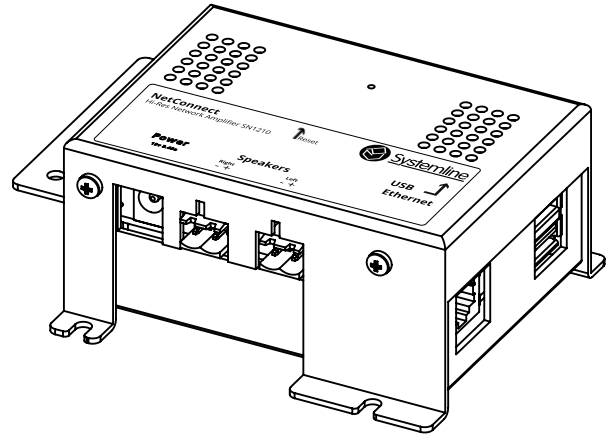

Specification Data Sheet

Rev 1.0 July 2018

Armour Home Electronics R&D Department

NetConnect is an all-in-one network music amplifier controlled by the Systemline 7 app. NetConnect can be installed in a zone, connected to a pair of speakers of choice, a local power supply and an ethernet connection (obtained from a dedicated cable or powerline adaptor). Multiple NetConnects can be used as a standalone Systemline 7 system, one being configured as the 'master'. It is a reliable, simple to install solution that can be deployed in many ways, and its Hi-Res audio capability ensures the very best sound quality. NetConnect can also be used with an S7 NetServer as part of a standard S7 system. Most streaming services are supported with the added ability to play music back from a USB drive and one-touch control from the powerful S7 app.

Features		
Audio	>192kHz/24bit	Network (Gigabit recommended)
Favourites/Pre-sets	Changeable in the S7 app	
Control options	TCP/IP, S7 App	

Voltage		
Standby consumption	<0.5W	
Mains voltage	19v – 3.43A	External Power supply

Audio		
Power	35W	4 ohms
Total Harmonic Distortion	<0.1%	@ 1000Hz
Noise	-80dBV	A weighted
Frequency response	20Hz-20kHz ±1dB, -3dB @ 45kHz	@ 96kHz

Connections		
Inputs	Network (RJ45)	
Outputs	2x Speaker L&R (IMO)	
Control	TCP/IP via Network or S7App	
USB (Format - FAT32)	x2 (only one at a time)	1.2A

General		
Dimensions	46x114x85mm (HxWxD)	
Net Weight	0.5kg	

Systemline

SN1210 S7 NetConnect Hi-Res Zone Amplifier

FRONT

SIDE

TOP

REAR

*All measurements in mm